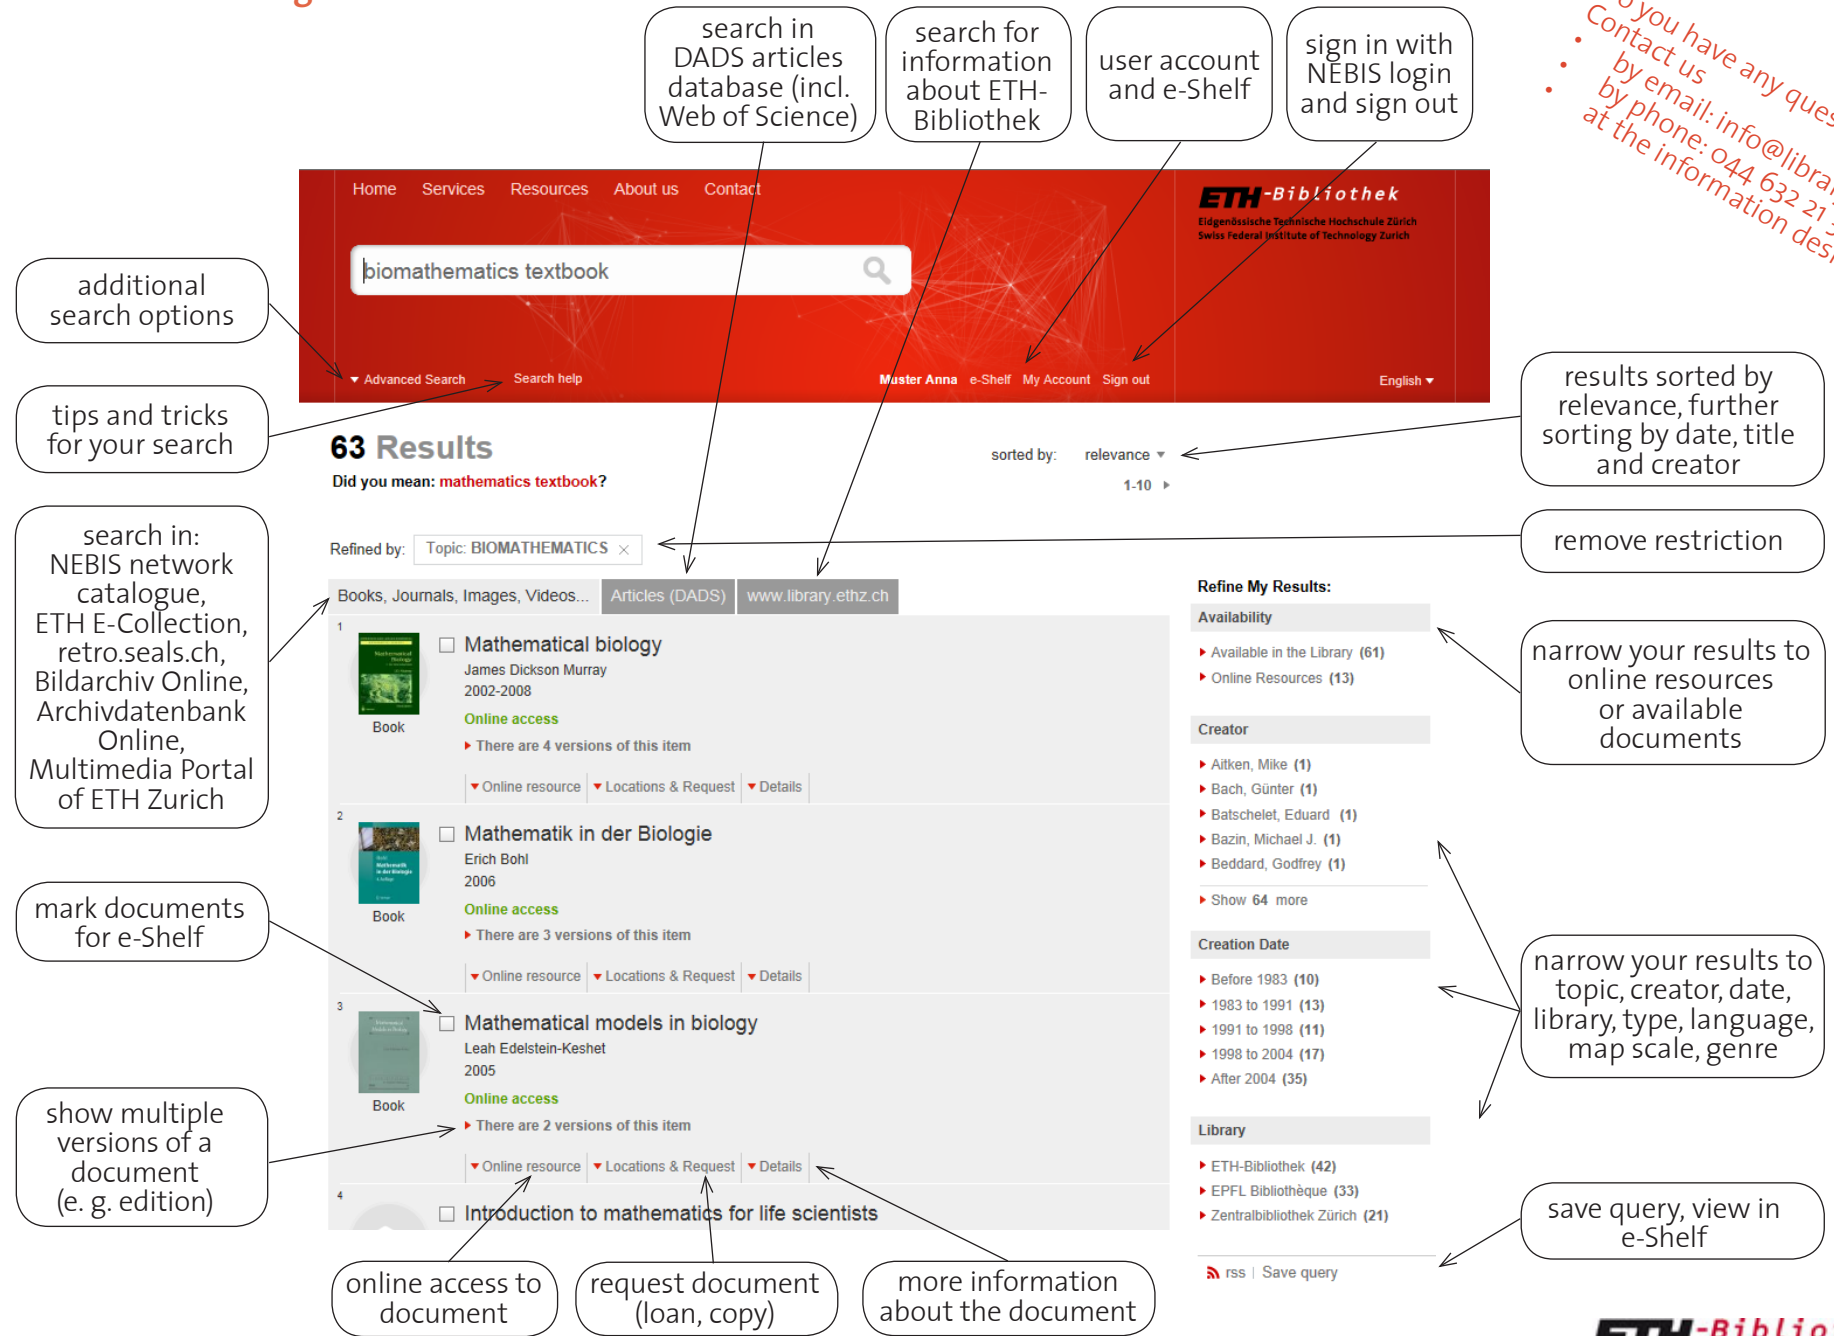

# The Search in the Knowledge Portal at a Glance

12-2017

Do you have any questions?  
 Contact us  
 by email: info@library.ethz.ch  
 by phone: 044 632 21 35  
 at the information desk